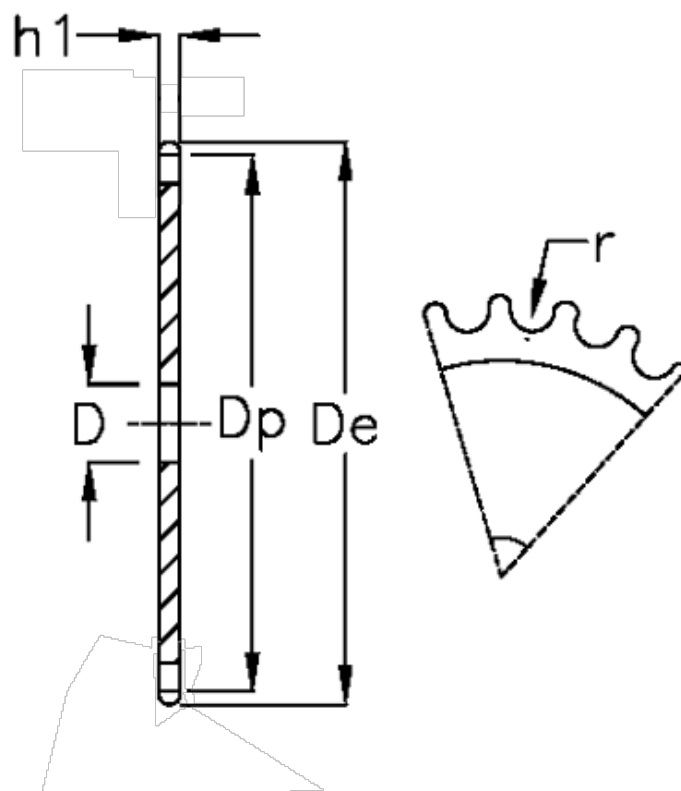

Article number: 616021006075

Description: Plate wheel 10 B-1 Z=75 simplex

## Measures

C	= 2
D	= 25
De	= 387.1
Dp	= 379.09
For chain size	= 5/8 x 3/8
For chain type	= 10 B-1
h1	= 9.1
Number of teeth	= 75

r = 10.16